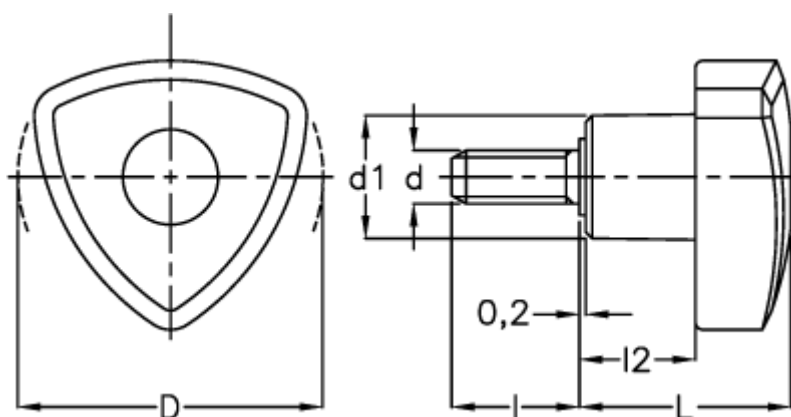

Data Sheet

Article number: 2302083843
Description: E+G Lock knob
VTR.50 p-M8x50

Measures

d	= 50
d1	= 19
d 6g	= M8
l	= 50
L	= 35
l2	= 19